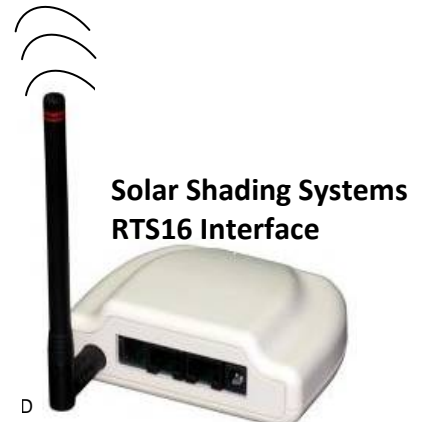

Control4 / Solar Shading Systems / Motor COMPONENTS

**Control4 Home
Controller**
(HC200, HC300, HC500, HC1000)

**Control4 System
Remote Control**
(other remotes available)

**Cat-5 Cable
w/RJ-9 to RJ-11 Adapter**

Control4 Power Cable

Shade/Radio Power Supply

Shade/Radio Interface

Motor/Shade

Black Box
RS232 - RS422/485

* Provided by Solar Shading Systems

WIRING Up to 50 ft. CONNECTION

Refer to 16 Channel Interface Instructions for Motor Programming

Solar Shading Systems
16 Channel Interface

RS232
Pin Out

WIRING Over 50 ft. CONNECTION

Control4 Home
Controller

RS-232 – RS-422/485
Optically Isolated Converter
(For wire runs from 50' up to 1,000')

Solar Shading Systems
RTS16 Interface