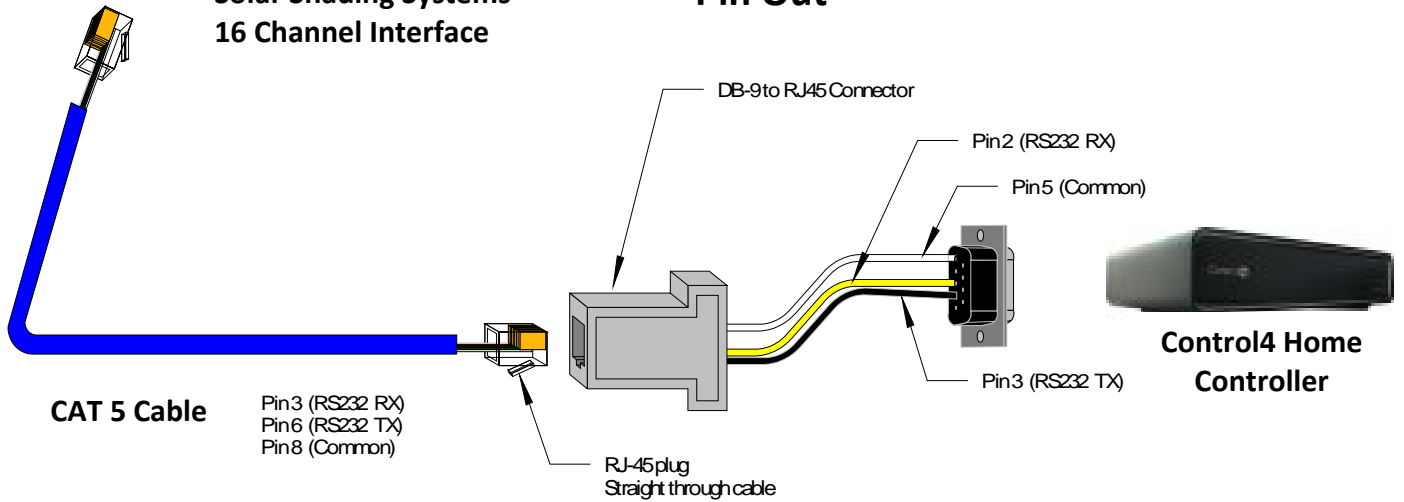

Control4 / Solar Shading Systems / Motor COMPONENTS

**Control4 Home
Controller**
(HC200, HC300, HC500, HC1000)

**Control4 System
Remote Control**
(other remotes available)

**Cat-5 Cable
w/RJ-9 to RJ-11 Adapter**

Control4 Power Cable

Shade/Radio Power Supply

Shade/Radio Interface

Motor/Shade

Black Box
RS232 - RS422/485

* Provided by Solar Shading Systems

WIRING Up to 50 ft. CONNECTION

Refer to 16 Channel Interface Instructions for Motor Programming

Solar Shading Systems
16 Channel Interface

RS232
Pin Out

WIRING Over 50 ft. CONNECTION

Control4 Home
Controller

RS-232 – RS-422/485
Optically Isolated Converter
(For wire runs from 50' up to 1,000')

Solar Shading Systems
RTS16 Interface